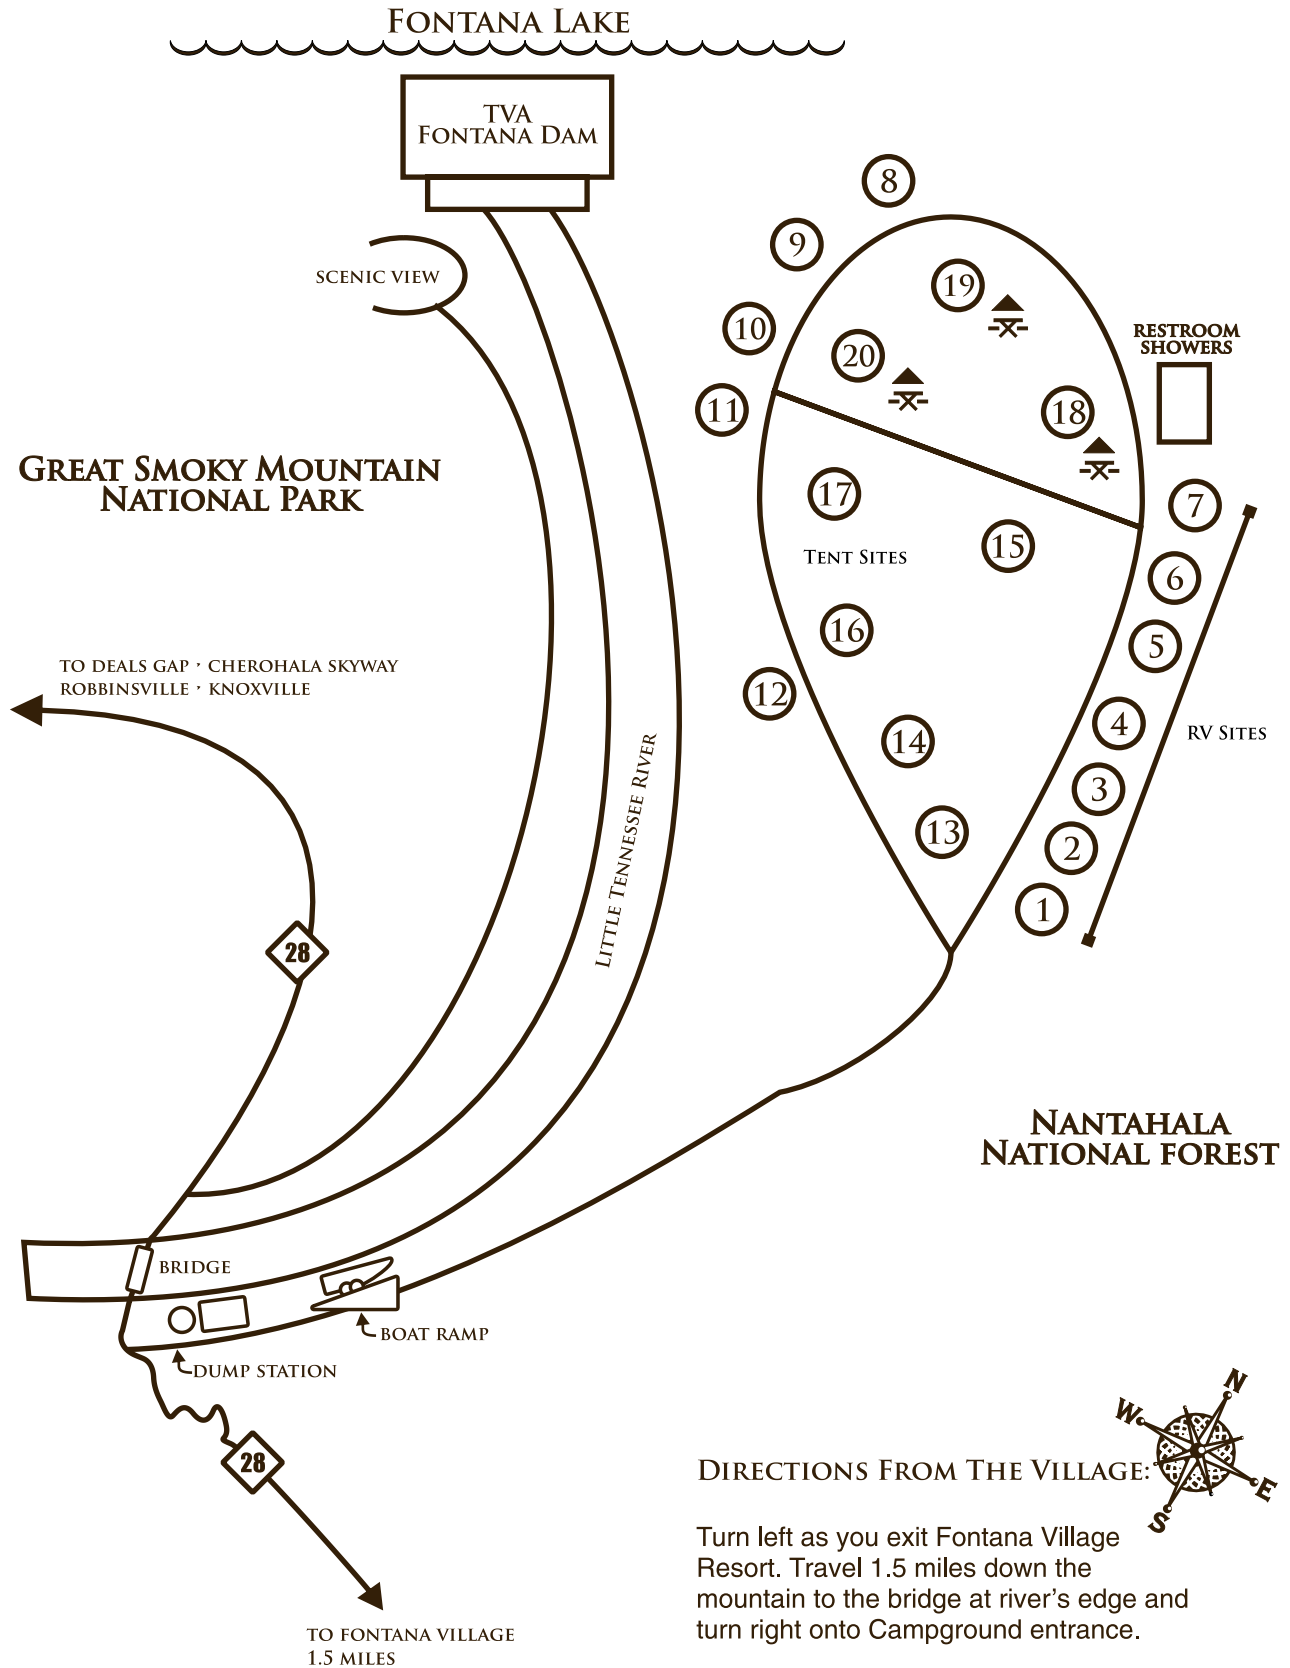

# FONTANA VILLAGE CAMPGROUND

*On the Shores of the Little Tennessee River*

### DIRECTIONS FROM THE VILLAGE:

Turn left as you exit Fontana Village Resort. Travel 1.5 miles down the mountain to the bridge at river's edge and turn right onto Campground entrance.