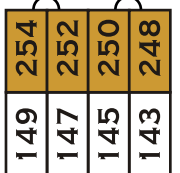

The Lodge

FONTANA VILLAGE RESORT

- KING
- QUEEN
- FP
- HS

WOODS ROAD

GARDEN UNITS A

GARDEN UNITS B

POOLSIDE CABANAS

GARDEN UNITS D