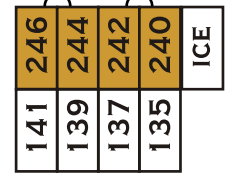

The Lodge

FONTANA VILLAGE RESORT

- KING
- QUEEN
- FP
- HS

WOODS ROAD

GARDEN UNITS A

GARDEN UNITS B

POOLSIDE CABANAS

GARDEN UNITS D