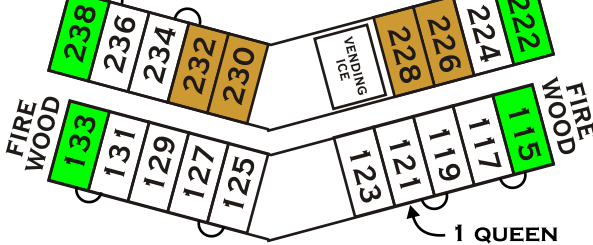

The Lodge

FONTANA VILLAGE RESORT

- KING
- QUEEN
- FP
- HS

WOODS ROAD

GARDEN UNITS A

GARDEN UNITS B

POOLSIDE CABANAS

GARDEN UNITS D

GARDEN UNITS C

WELCH ROAD