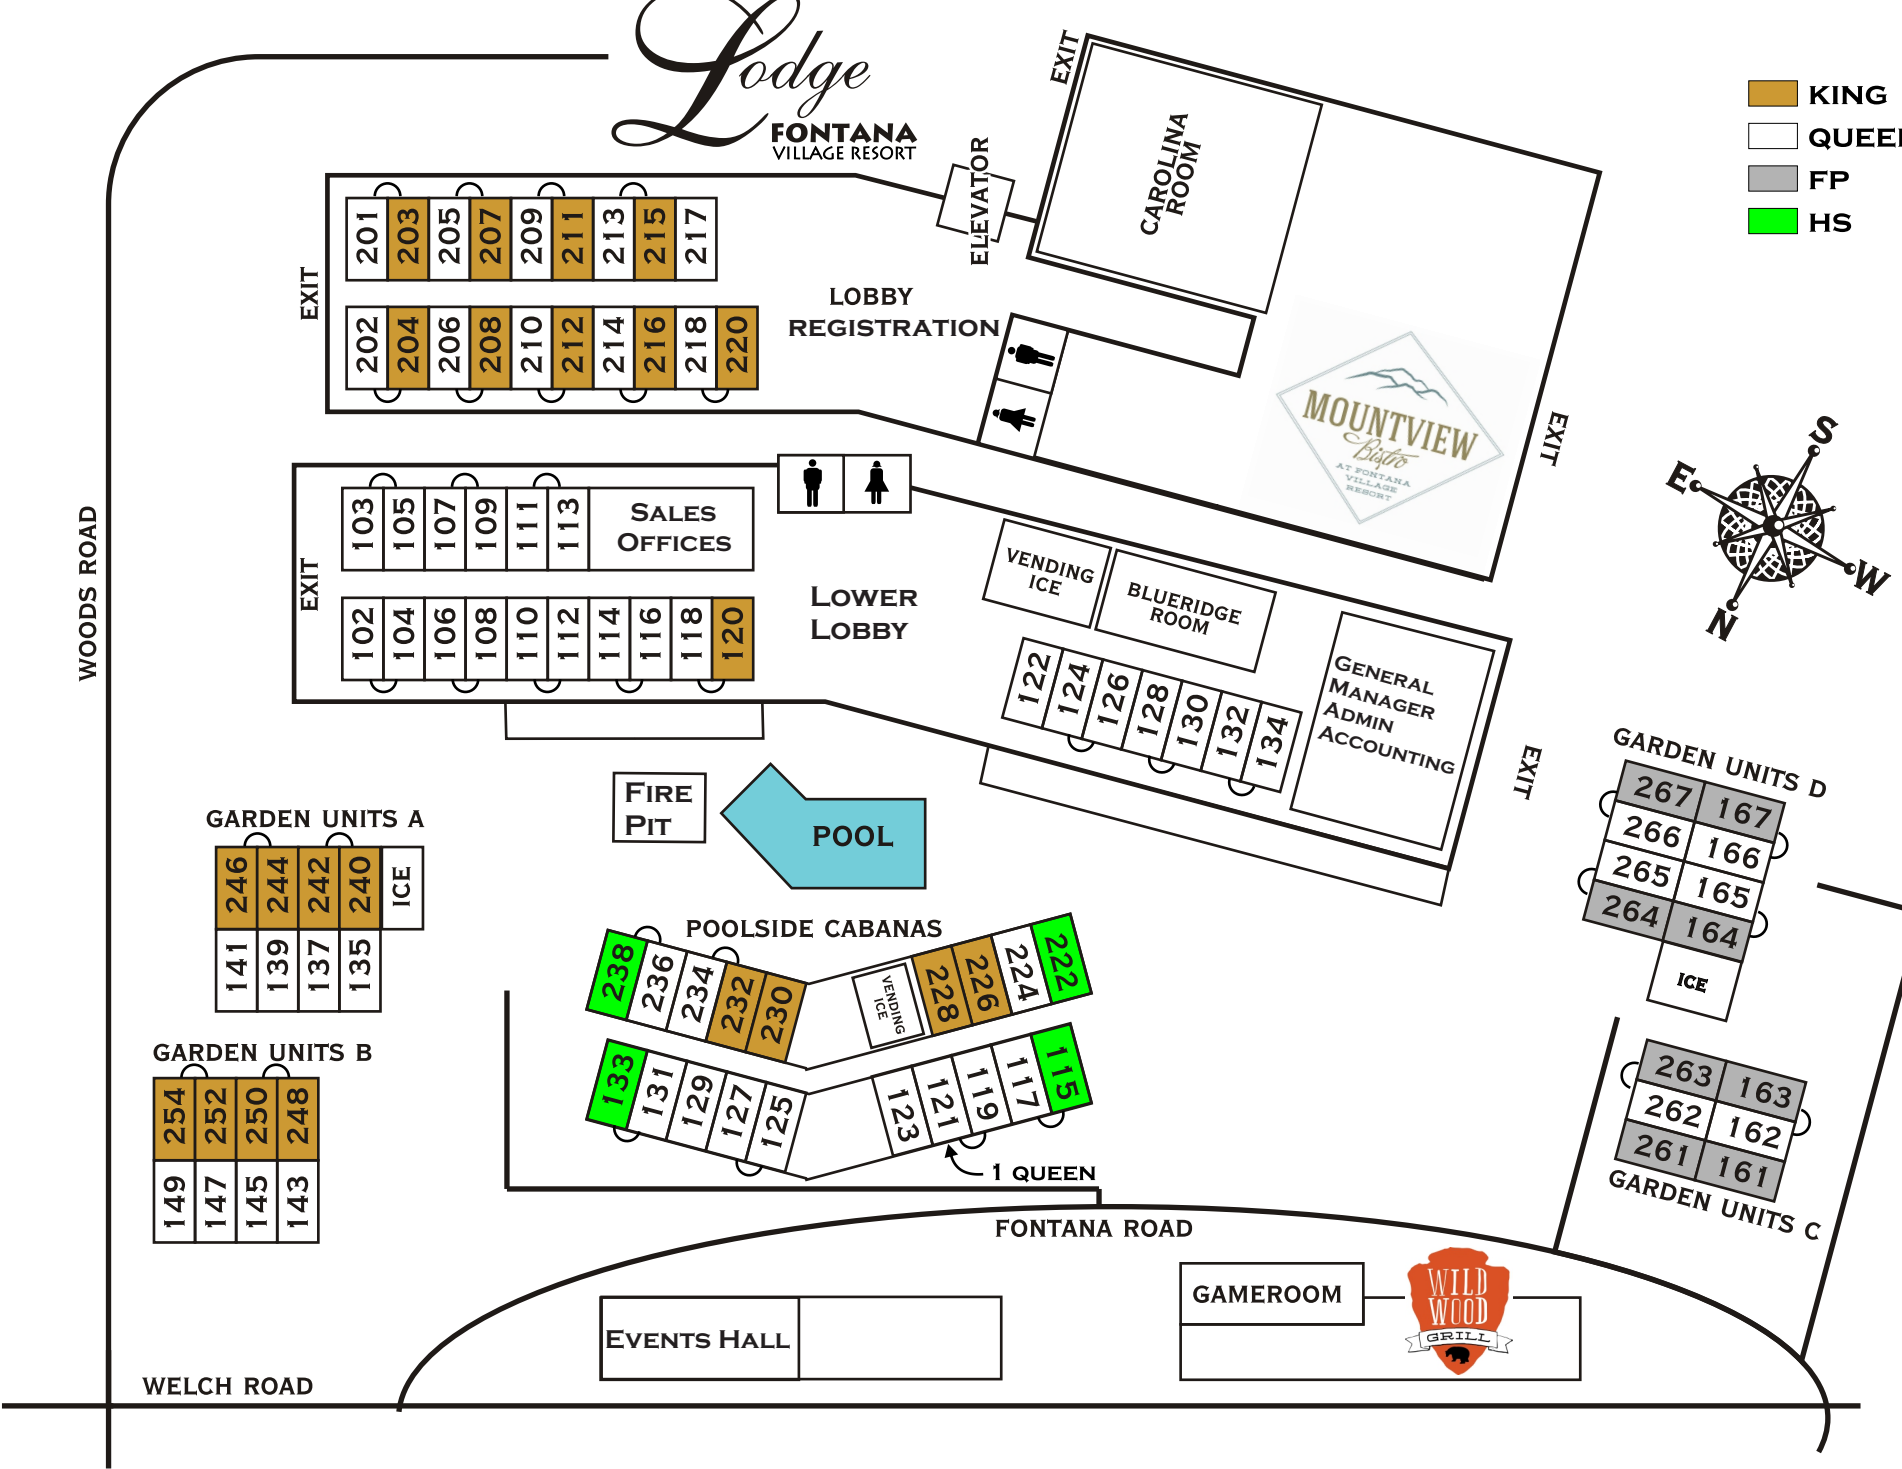

FONTANA VILLAGE

RESORT & MARINA

- | | | |
|--|---|--|
| <ul style="list-style-type: none"> WILLOW 1 BD MAPLE 1 LAUREL 2 HEMLOCK 2 HICKORY 2 AZALEA 2 AZALEA 2 FP/WP LOG CABIN 2 MAGNOLIA 3 AZALEA 3 HEMLOCK 3 HEMLOCK 4 MEMBER WILLOW MEMBER CABINS AND VILLAS | <ul style="list-style-type: none"> 1. THE LODGE
FRONT DESK AND CHECK-IN 2. MOUNTVIEW BISTRO
BEAR'S DEN LOUNGE
CAROLINA ROOM 3. OAK SUITE 4. EVENTS HALL 5. DOGWOOD SUITE 6. GAME ROOM 7. WILDWOOD GRILL AND BAR 8. WILDWOOD SUNDECK 9. MINI GOLF COURSE 10. GUNTER CABIN 11. SOFTBALL FIELD 12. TENNIS AND BASKETBALL 13. REC DECK 14. VOLLEYBALL | <ul style="list-style-type: none"> 15. PLAYGROUND 16. STONE CREEK POOL AND LAZY RIVER 17. PITSTOP AND GAS STATION 18. GENERAL STORE
ICE CREAM PARLOR
POST OFFICE
LAUNDROMAT 19. COMMUNITY CHURCH 20. LAUREL BROOK FIREPIT 21. GUNTER CABIN FIREPIT 22. PUTT PUTT FIREPIT 23. OUTDOOR PROGRAMS 24. TOWN HALL BUILDING
CHESTNUT ROOM 25. WELCH COVE PARK 26. ATM |
|--|---|--|

The *Lodge*
FONTANA
 VILLAGE RESORT

- KING
- QUEEN
- FP
- HS

WOODS ROAD

WELCH ROAD

FONTANA ROAD

GARDEN UNITS A

141	139	137	135	246	244	242	240	ICE
-----	-----	-----	-----	-----	-----	-----	-----	-----

GARDEN UNITS B